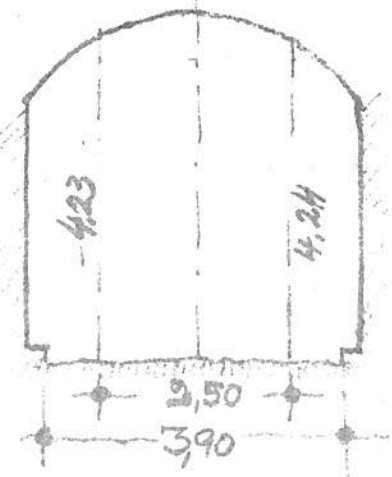

STADTTOR EGGENFELDEN.

OST-ANSICHT.

WEST-ANSICHT.

Handwritten notes in the bottom right corner, including the date 24/5.5. and a signature.