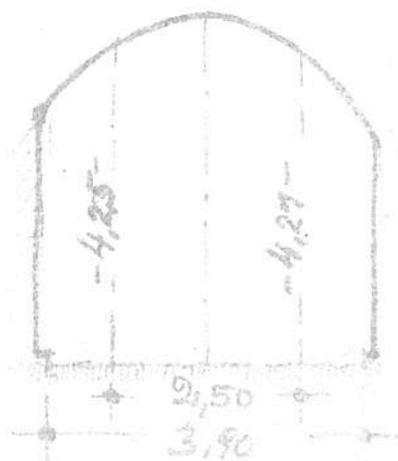

STADTTOR EGGENFELDEN.

OST-ANSICHT.

WEST-ANSICHT.

Handwritten notes in the bottom right corner, including the date 24/5.5. and a signature.